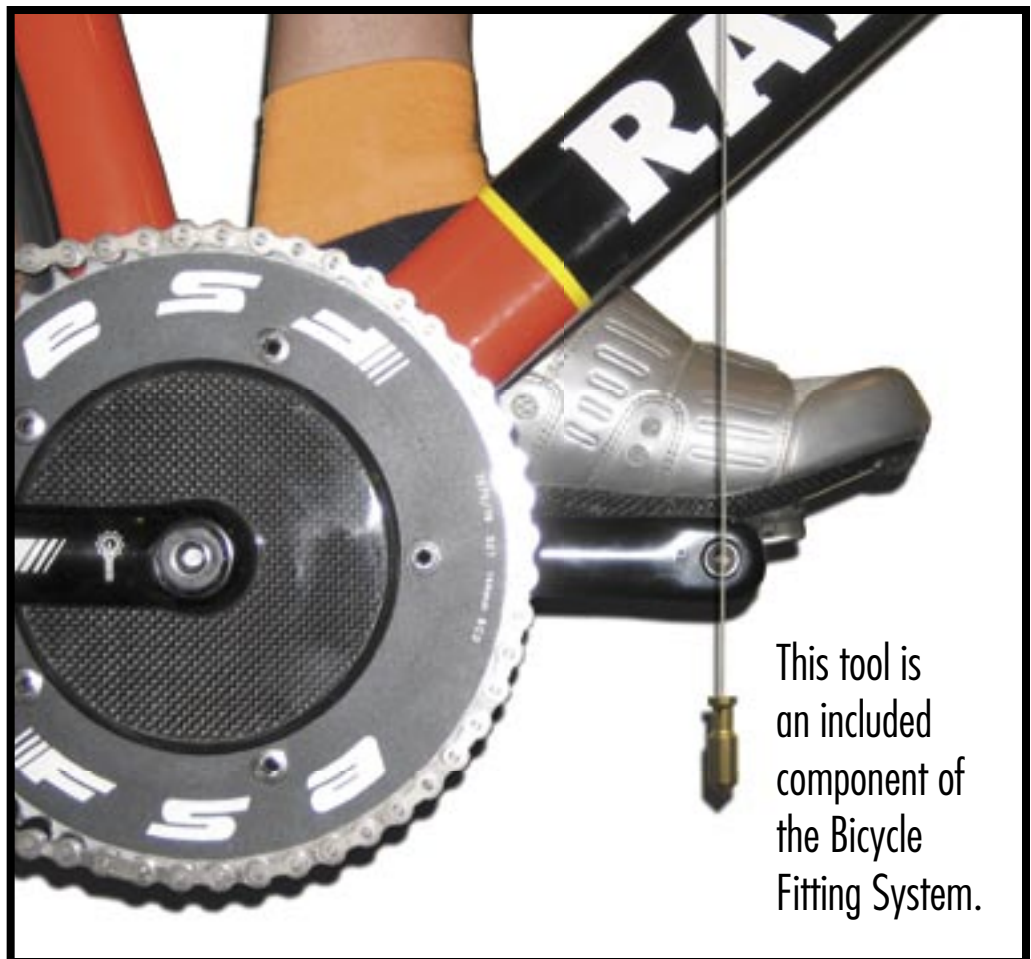

Plumb Bob

Brass Plumb Bob with waxed string.
Small size - stows easily into Bike Fit
Systems Cleat Screw Kit, measuring
1" in length.

Part# 50002

MSRP \$10.95

This tool is
an included
component of
the Bicycle
Fitting System.